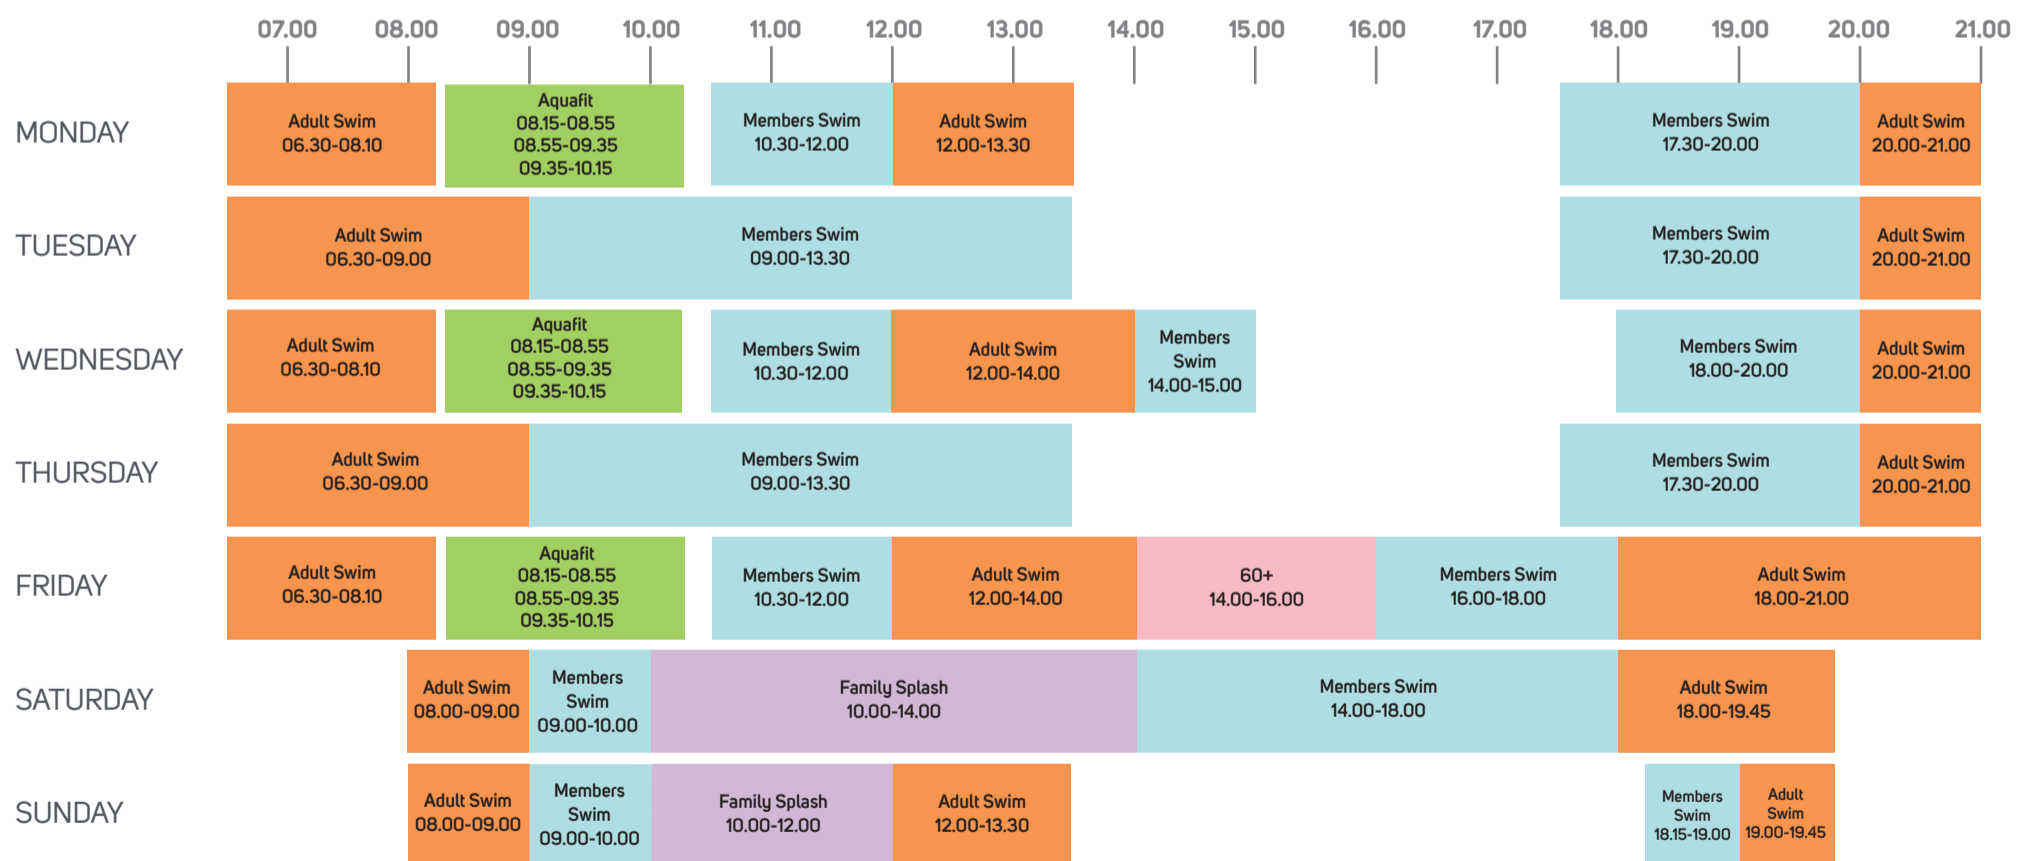

SWIMMING TIMETABLE

MONDAY 1 JULY- SUNDAY 14 JULY 2024

MONDAY 15 JULY- SUNDAY 21 JULY 2024

Sauna and Steam Room fully open for use except during Aquafit

Adult Swim - Age 18+: Adults lane swimming x 4 lanes

Members Swim: Lengths swimming suitable for all x 2 lanes plus half open pool

Family Splash: All ages - swimming with large floats

60+: 60 years of age and over only

Children under 8 must be accompanied by a responsible adult or parent on a 2:1 ratio

SWIMMING TIMETABLE

MONDAY 22 JULY- SUNDAY 28 JULY 2024

	07.00	08.00	09.00	10.00	11.00	12.00	13.00	14.00	15.00	16.00	17.00	18.00	19.00	20.00
MONDAY	Adult Swim 06.30-08.10		Aquafit 08.15-08.55 08.55-09.35 09.35-10.15		Members Swim 10.30-12.00		Adult Swim 12.00-14.00		Family Splash 14.00-16.00		Members Swim 16.00-20.00			Adult Swim 20.00-21.00
TUESDAY	Adult Swim 06.30-09.00						Members Swim 12.00-13.30					Members Swim 17.30-20.00		Adult Swim 20.00-21.00
WEDNESDAY	Adult Swim 06.30-08.10		Aquafit 08.15-08.55 08.55-09.35 09.35-10.15		Members Swim 10.30-12.00		Adult Swim 12.00-14.00		Family Splash 14.00-15.00			Members Swim 18.00-20.00		Adult Swim 20.00-21.00
THURSDAY	Adult Swim 06.30-09.00						Members Swim 12.00-14.00		Family Splash 14.00-16.00		Members Swim 16.00-20.00			Adult Swim 20.00-21.00
FRIDAY	Adult Swim 06.30-08.10		Aquafit 08.15-08.55 08.55-09.35 09.35-10.15		Members Swim 10.30-12.00		Adult Swim 12.00-14.00		60+ 14.00-16.00		Members Swim 16.00-18.00		Adult Swim 18.00-21.00	
SATURDAY		Adult Swim 08.00-09.00	Members Swim 09.00-10.00		Family Splash 10.00-14.00				Members Swim 14.00-18.00				Adult Swim 18.00-19.45	
SUNDAY		Adult Swim 08.00-09.00	Members Swim 09.00-10.00		Family Splash 10.00-12.00		Adult Swim 12.00-13.30					Members Swim 18.15-19.00		Adult Swim 19.00-19.45