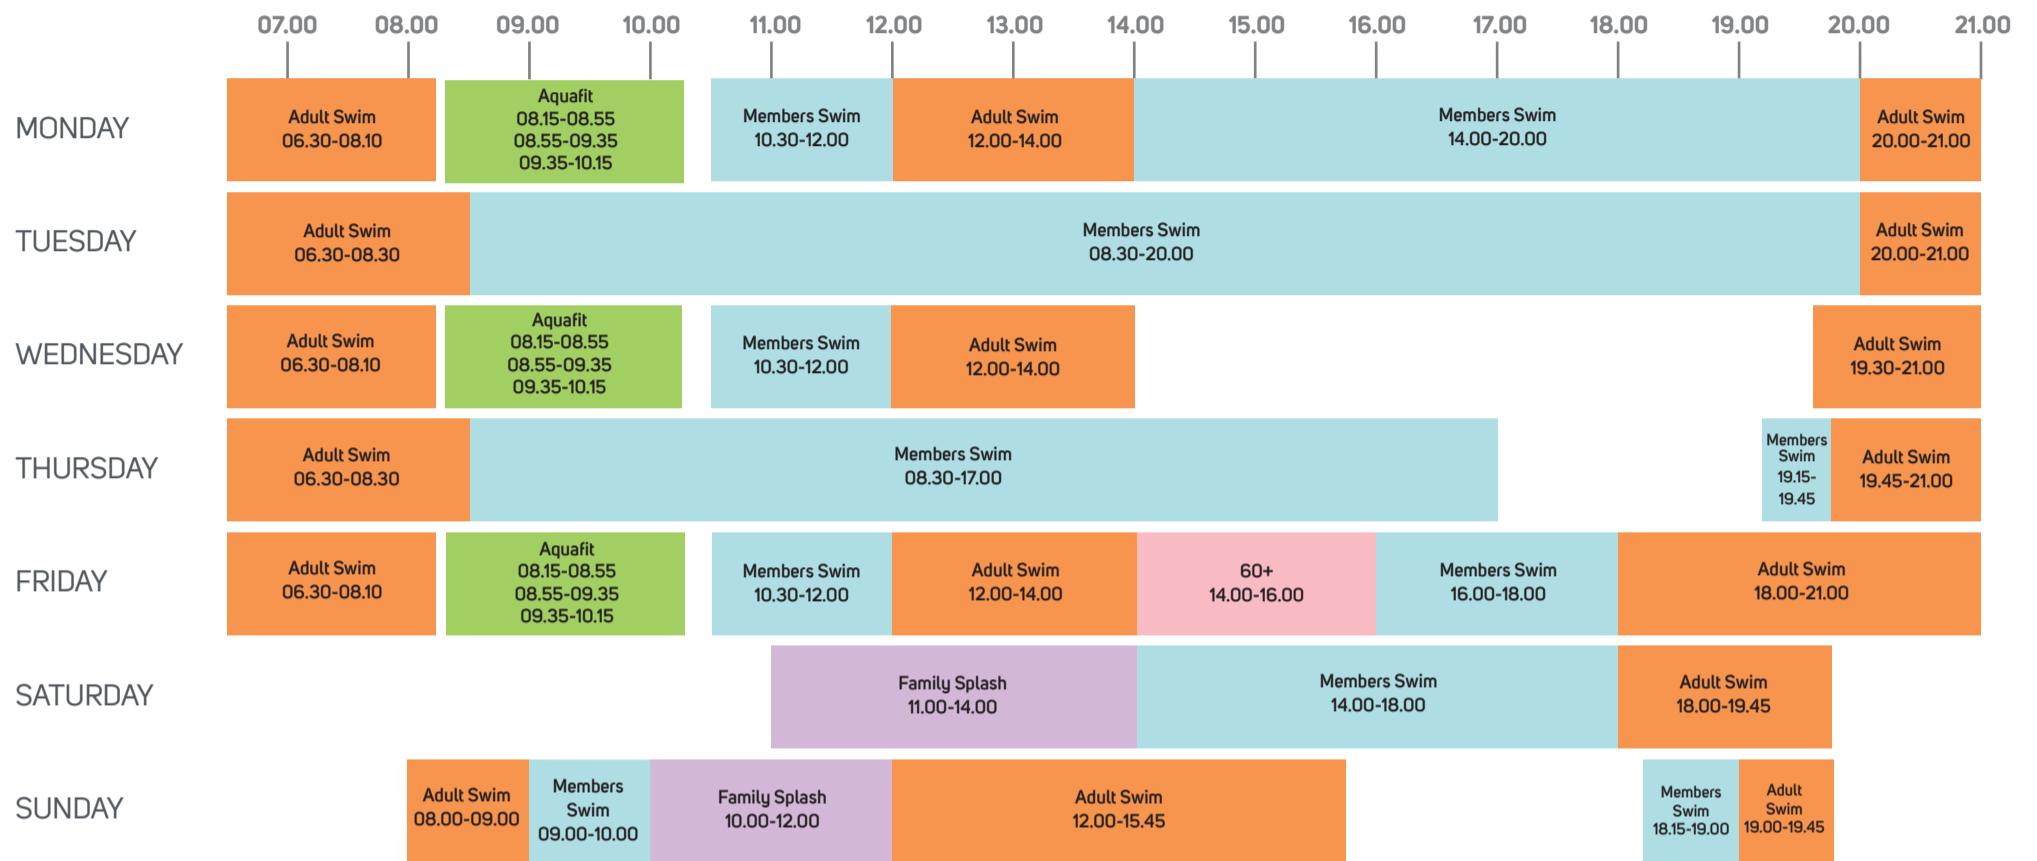

SWIMMING TIMETABLE

MONDAY 1 JULY- SUNDAY 14 JULY 2024

MONDAY 15 JULY- SUNDAY 21 JULY 2024

Sauna and Steam Room fully open for use except during Aquafit

Adult Swim - Age 18+: Adults lane swimming x 4 lanes

Members Swim: Lengths swimming suitable for all x 2 lanes plus half open pool

Family Splash: All ages - swimming with large floats

60+: 60 years of age and over only

Children under 8 must be accompanied by a responsible adult or parent on a 2:1 ratio

SWIMMING TIMETABLE

MONDAY 22 JULY- SUNDAY 28 JULY 2024

	07.00	08.00	09.00	10.00	11.00	12.00	13.00	14.00	15.00	16.00	17.00	18.00	19.00	20.00
MONDAY	Adult Swim 06.30-08.10		Aquafit 08.15-08.55 08.55-09.35 09.35-10.15		Members Swim 10.30-12.00		Adult Swim 12.00-14.00		Family Splash 14.00-16.00		Members Swim 16.00-20.00			Adult Swim 20.00-21.00
TUESDAY	Adult Swim 06.30-09.00						Members Swim 12.00-13.30					Members Swim 17.30-20.00		Adult Swim 20.00-21.00
WEDNESDAY	Adult Swim 06.30-08.10		Aquafit 08.15-08.55 08.55-09.35 09.35-10.15		Members Swim 10.30-12.00		Adult Swim 12.00-14.00		Family Splash 14.00-15.00			Members Swim 18.00-20.00		Adult Swim 20.00-21.00
THURSDAY	Adult Swim 06.30-09.00						Members Swim 12.00-14.00		Family Splash 14.00-16.00		Members Swim 16.00-20.00			Adult Swim 20.00-21.00
FRIDAY	Adult Swim 06.30-08.10		Aquafit 08.15-08.55 08.55-09.35 09.35-10.15		Members Swim 10.30-12.00		Adult Swim 12.00-14.00		60+ 14.00-16.00		Members Swim 16.00-18.00		Adult Swim 18.00-21.00	
SATURDAY		Adult Swim 08.00-09.00	Members Swim 09.00-10.00		Family Splash 10.00-14.00				Members Swim 14.00-18.00				Adult Swim 18.00-19.45	
SUNDAY		Adult Swim 08.00-09.00	Members Swim 09.00-10.00		Family Splash 10.00-12.00		Adult Swim 12.00-13.30					Members Swim 18.15-19.00		Adult Swim 19.00-19.45